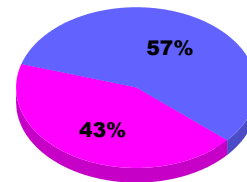

Gender Comparison 2011-2012

Jul/Aug/Sep

Legend: Male (Blue), Female (Magenta)