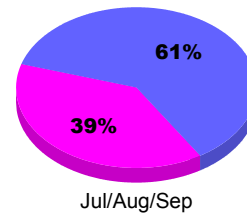

Jul/Aug/Sep

Male Female