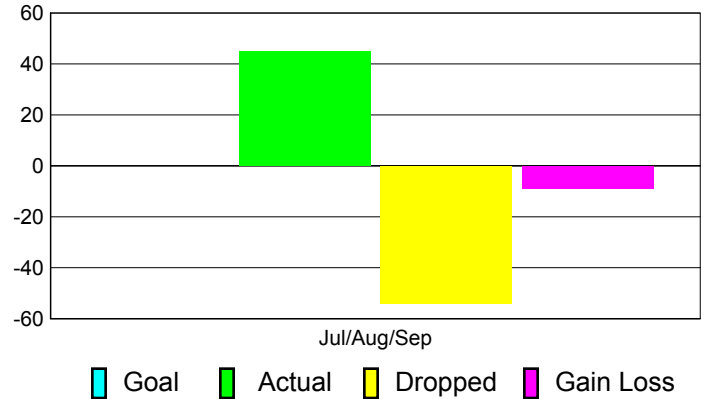

### YTD Status Quo Clubs 2011-2012

Status Quo Clubs Compared to Status Quo Members

## MEMBERSHIP

**Membership Results**  
2011-2012

**Membership**  
2010-2011

Month	Net Memb Goal	Actual New Memb	Actual Dropped Memb	Gain/Loss of Memb	Gain/Loss of Memb
Jul/Aug/Sep		45	-54	-9	16
<b>Totals</b>		<b>45</b>	<b>-54</b>	<b>-9</b>	<b>16</b>

### Membership Results 2011-2012

Goal, New, Dropped, Gain/Loss

### Comparison of Membership Gain/Loss

Current Year Compared to the Previous Year