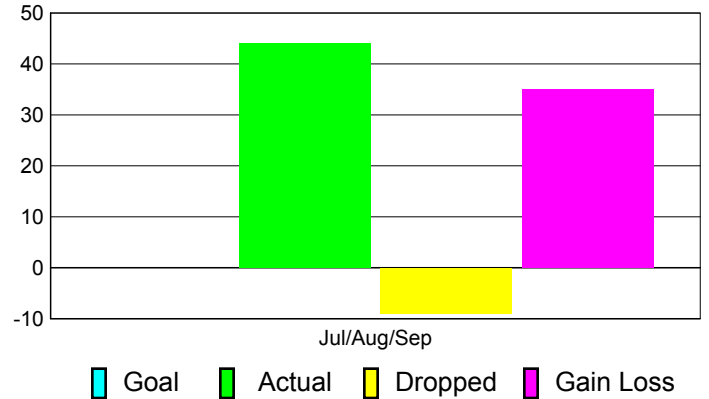

### YTD Status Quo Clubs 2011-2012

Status Quo Clubs Compared to Status Quo Members

## MEMBERSHIP

**Membership Results**  
2011-2012

**Membership**  
2010-2011

Month	Net Memb Goal	Actual New Memb	Actual Dropped Memb	Gain/Loss of Memb	Gain/Loss of Memb
Jul/Aug/Sep		44	-9	35	32
<b>Totals</b>		<b>44</b>	<b>-9</b>	<b>35</b>	<b>32</b>

### Membership Results 2011-2012

Goal, New, Dropped, Gain/Loss

### Comparison of Membership Gain/Loss

Current Year Compared to the Previous Year